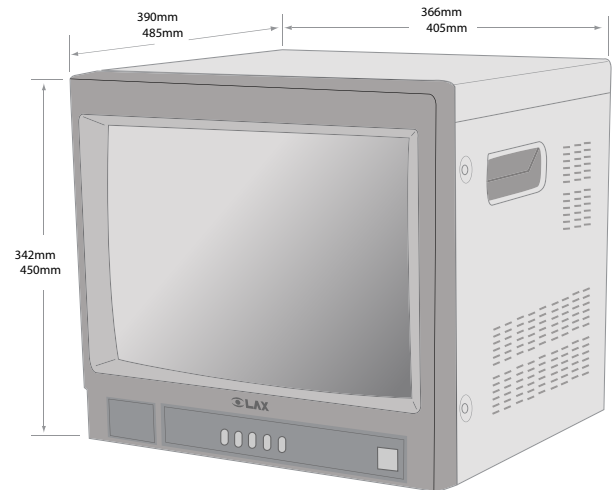

HDF Series Flat Screen Colour CRT Monitors

Like the H series this high resolution colour CRT monitor series comes with built-in Combo colour filter, video loop output, OSD functionality and NTSC / PAL auto switching. This high-performance flat screen monitor is designed with advanced colour processing for enhanced colour purity and transition. The HD series offers up to 450 lines of resolution (PAL) and allows the user to adjust the picture's sharpness, contrast, brightness, colour and tint through a user-friendly OSD interface to maximize picture quality. These professional monitors are ideal for an optimal viewing distance of six feet (1.8m) or less and provide outstanding colour reproduction for security and surveillance applications where video quality cannot be compromised.

IMC-15-HDF

15" (38cm) CRT Screen
 Power Consumption: 65 W
 Dimensions: W x H x D
 14" x 13.5 x 15.5 (365mm x 345mm x 398mm)
 Weight: 33 Lbs (15 Kg)

IMC-21-HDF

21" (53.3cm) CRT Screen
 Power Consumption: 75 W
 Dimensions: W x H x D
 19.5" x 17.7" x 19" (495mm x 450mm x 485mm)
 Weight: 57 Lbs (26 Kg)

Model	IMC-15HDF	IMC-21HDF
Diagonal Size (inches)	15	21
Video input/output	BNC interface input/output	
Audio Input / Output	RCA Interface input/output	
Panel Control	Store, PP, Menu (Bright, Contrast, Color, Tint*, Volume), Down, Up & Power	
Power Source	Ranged from 100-230V AC	
Power Consumption	Max 75w	
Dimensions (W×H×D)	366mm x 342mm x 390mm 14.4" x 13.5" x 15.4"	495mm x 450mm x 485mm 19.5" x 17.7" x 19"
Weight	14 Kg. 31 lbs)	26 Kg. (57 lbs)
Resolution	Max: NTSC 380 lines / PAL 450 lines	
Horizontal Stabilization	15.625KHz ±500Hz	
Vertical Stabilization	50Hz/60Hz ±3Hz	
Operating Temperature	0° C ~ 50°C	0° C ~ 40°C
Operating Humidity	0 ~ 90%	