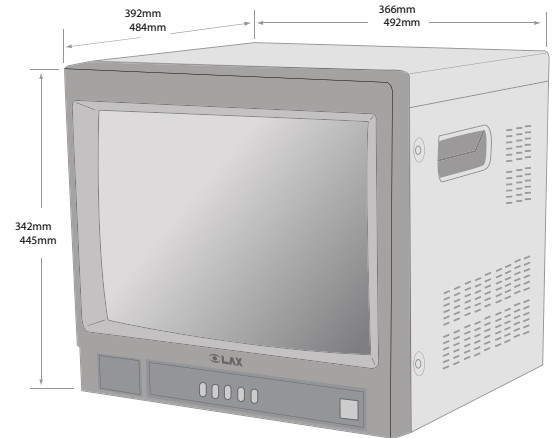

HD Series Colour CRT Monitors

This high resolution colour CRT monitor series comes with built-in Combo colour filter, video loop output, OSD functionality and NTSC / PAL auto switching. This high-performance monitor is designed with advanced colour processing for enhanced colour purity and transition. The HD series offers up to 450 lines of resolution (PAL) and allows the user to adjust the picture's sharpness, contrast, brightness, colour and tint through a user-friendly OSD interface to maximize picture quality. These professional monitors are ideal for an optimal viewing distance of six feet (1.8m) or less and provide outstanding colour reproduction for security and surveillance applications where video quality cannot be compromised.

IMC-14-HD

14" (35.6cm) CRT Screen
 Power Consumption: 60 W
 Dimensions: W x H x D
 14.4" x 13.5" x 15.4" (365mm x 342mm x 391mm)
 Weight: 26.5 Lbs (12 Kg)

IMC-21-HD

21" (53.3cm) CRT Screen
 Power Consumption: 75 W
 Dimensions: W x H x D
 19.5" x 17.7" x 19" (495mm x 450mm x 485mm)
 Weight: 55 Lbs (25 Kg)

Model	IMC-14HD	IMC-21HD
Diagonal Size (inches)	14	21
Video input/output	BNC interface input/output	
Audio Input / Output	RCA Interface input/output	
Panel Control	Store, PP, Menu (Bright, Contrast, Color, Tint*, Volume), Down, Up & Power	
Power Source	Ranged from 100-230V AC	
Power Consumption	Max 60w	Max 75w
Dimensions (W×H×D)	366mm x 342mm x 392mm	492mm x 445mm x 484mm
	14.4" x 13.5" x 15.4"	19.4" x 17.5" x 19"
Weight	12 Kg. (26 lbs)	25 Kg. (55 lbs)
Resolution	Max: NTSC 380 lines / PAL 450 lines	
Horizontal Stabilization	15.625KHz ±500Hz	
Vertical Stabilization	50Hz/60Hz ±3Hz	
Operating Temperature	0° C ~ 50°C	
Operating Humidity	0 ~ 90%	